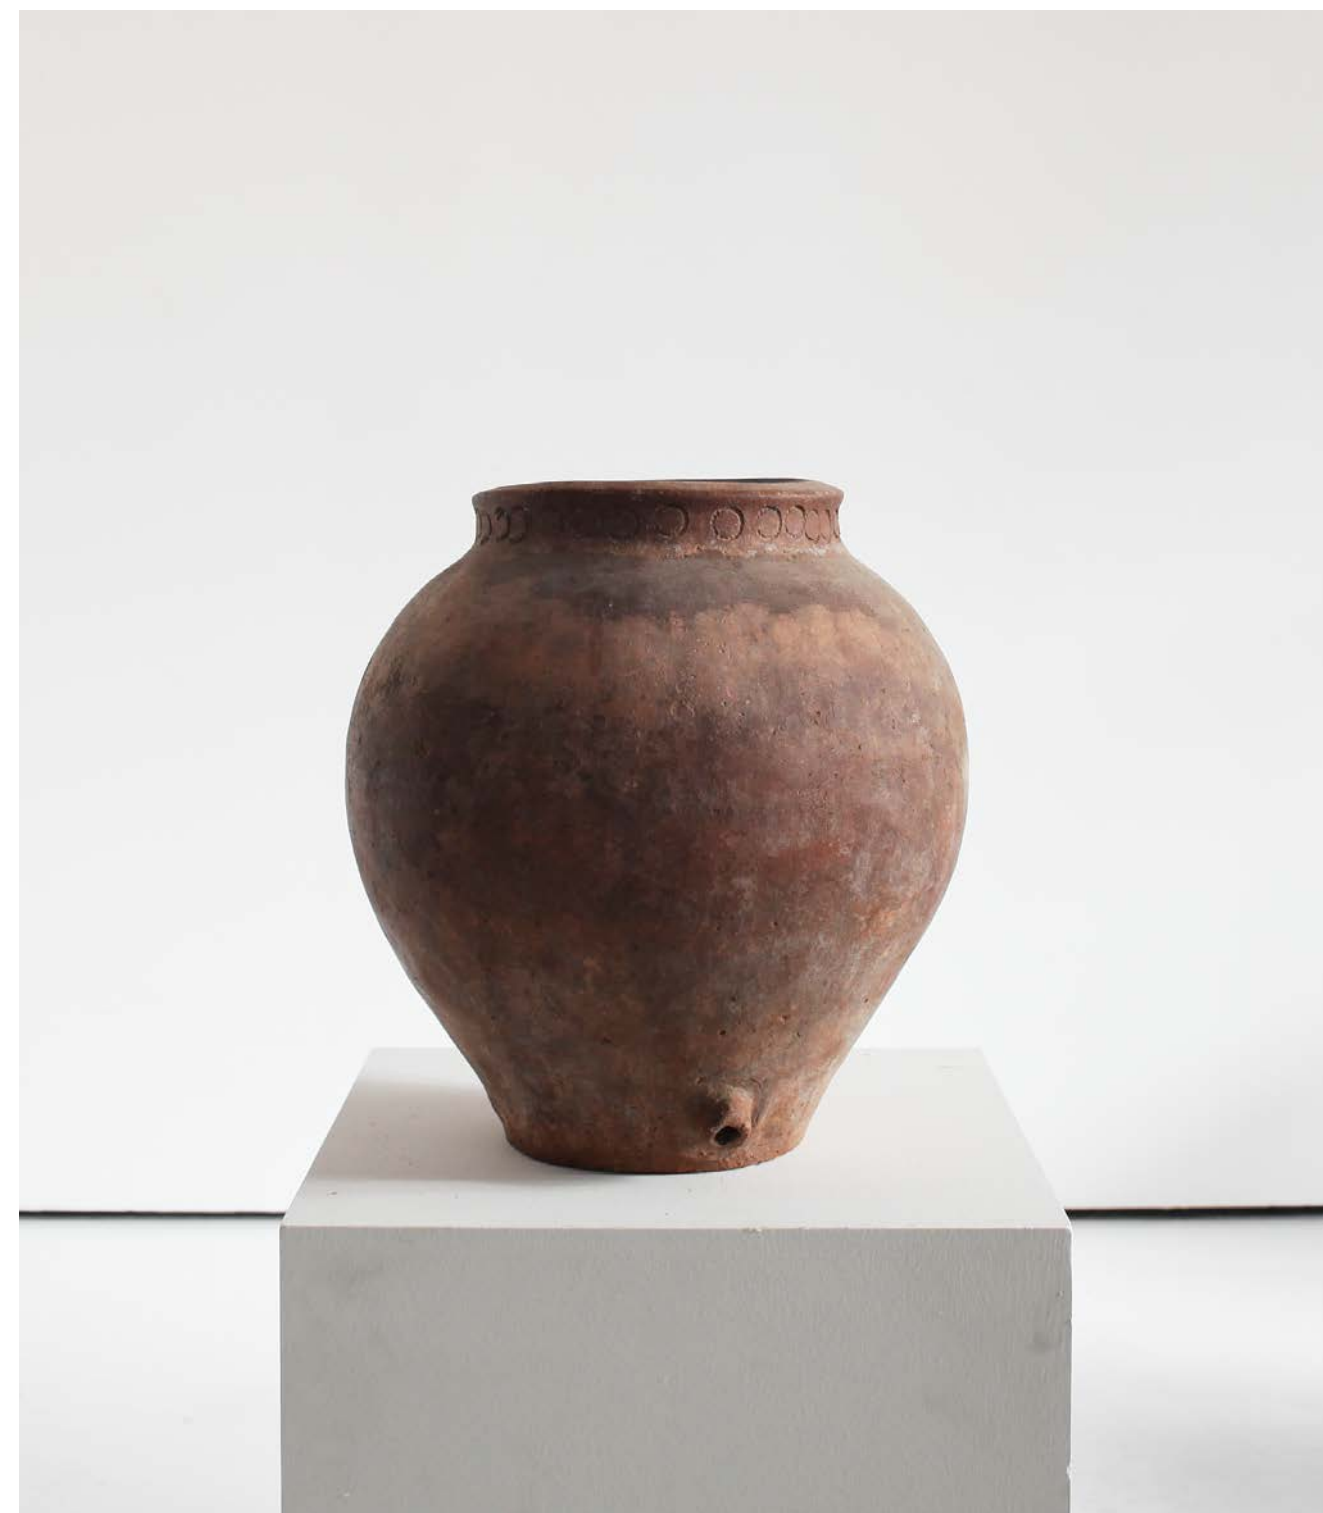

18th C. Spanish Terracotta Vessel

49cm H, 43cm Diam

£180 + VAT