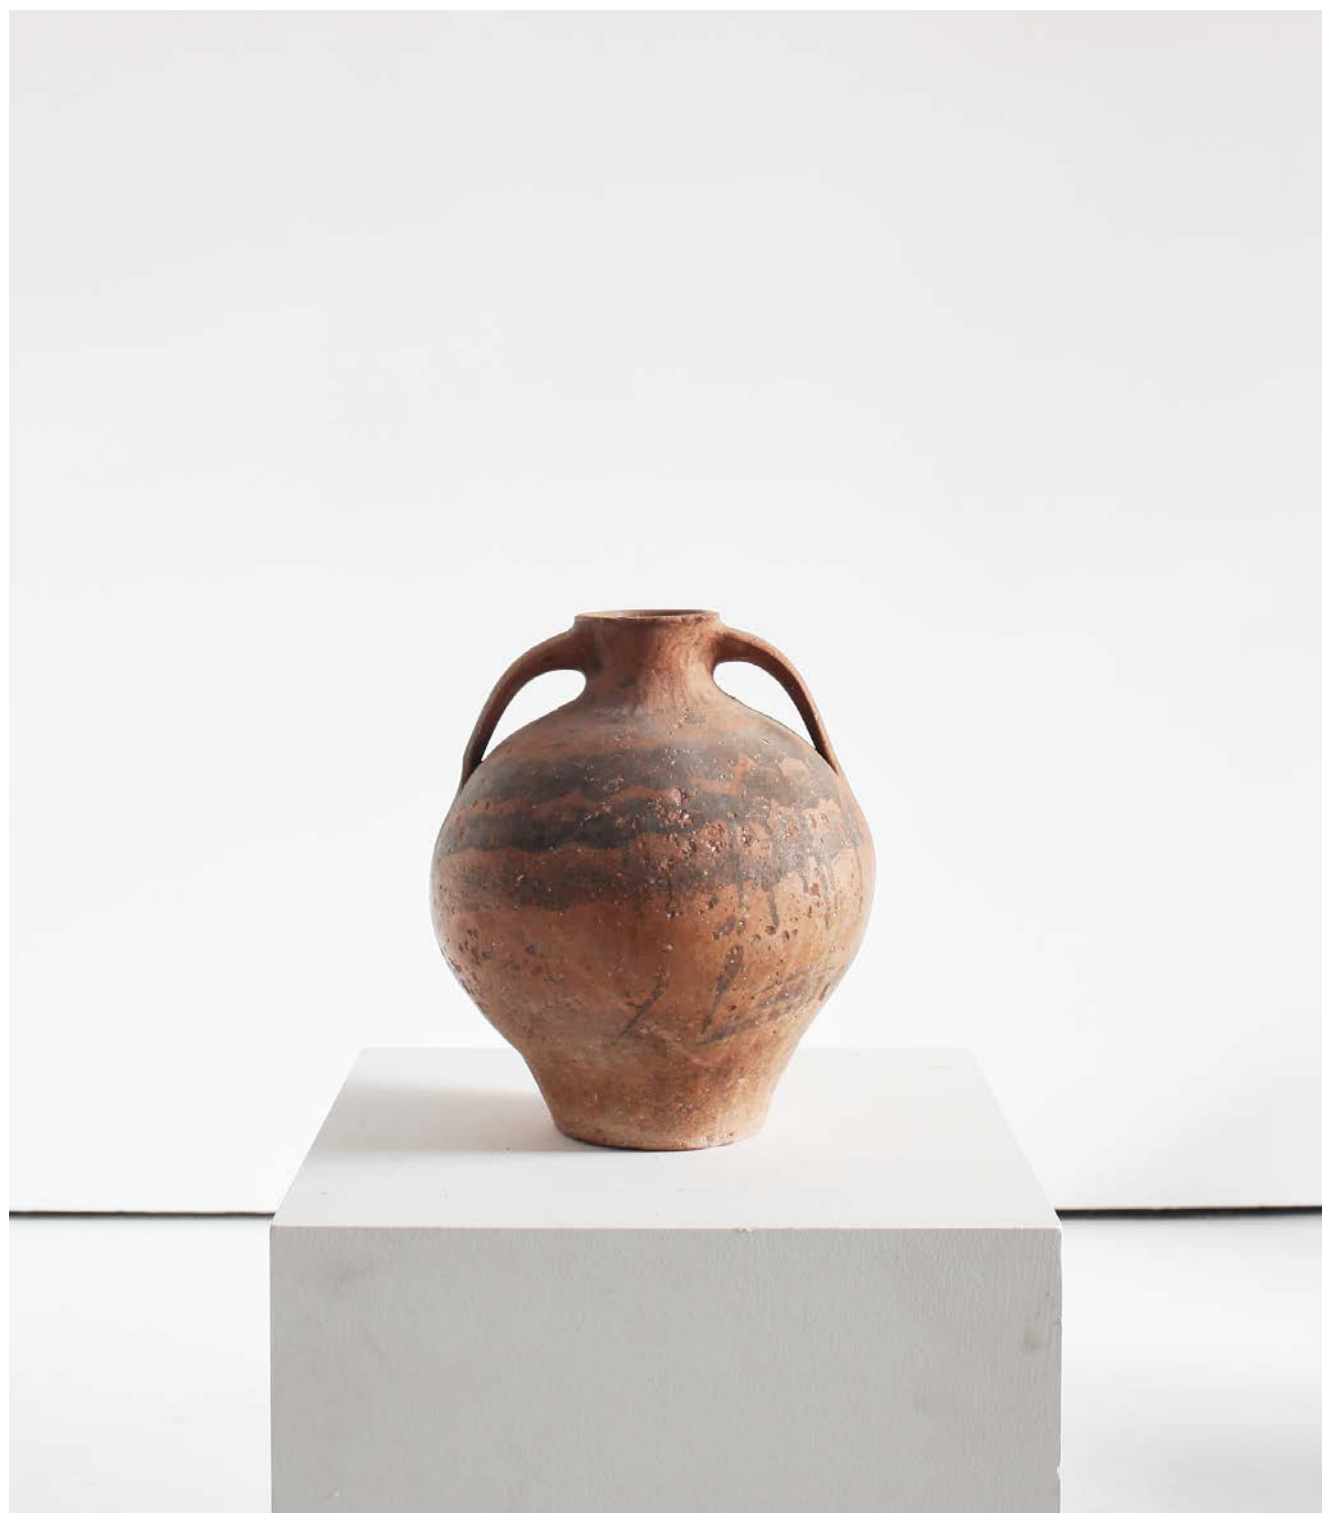

£80 + VAT

**18th C. Catalan Stone Mortar**

*14cm H, 24cm Diam*

£80 + VAT

**Spanish Artist Made Carved Stone Foot**

*19cm H, 33cm W, 19cm D*

£100 + VAT

**18th C. Spanish “Calanda” Terracotta Vessel**