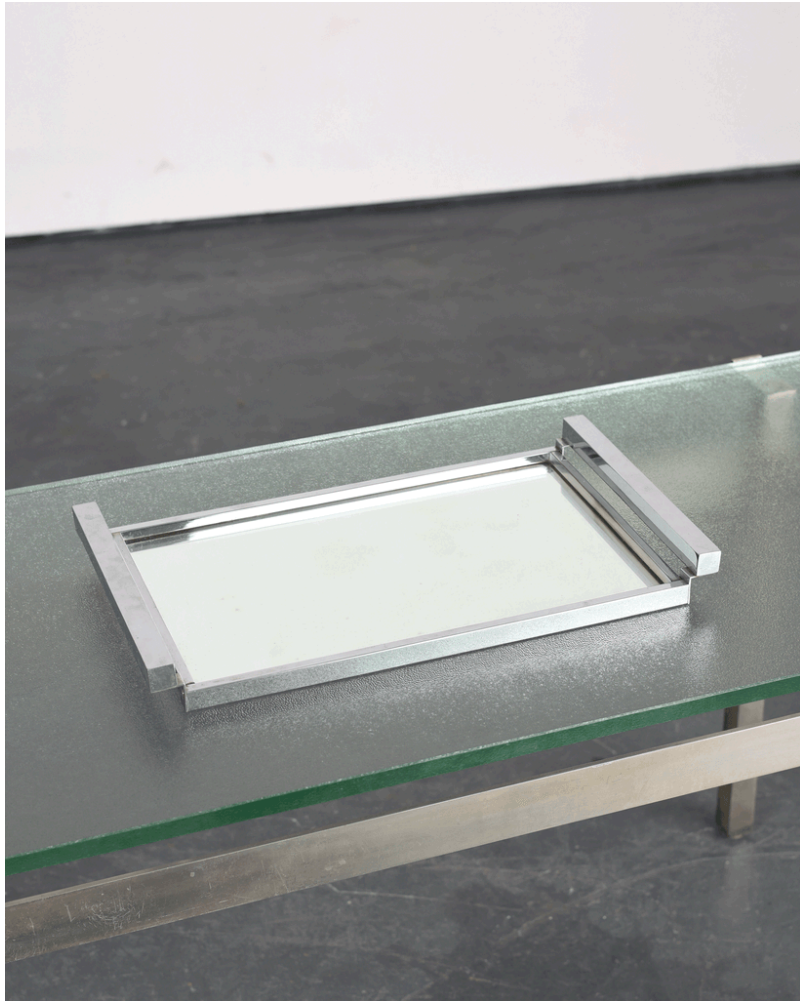

## Studio 125

### **C.1940s Chrome Plated Mirrored Tray**

A C.1940s modernist chrome plated brass mirrored tray.

Simple angular design.

Dimensions (cm)

H4.5 x W46 x D25.5

**£550.00**  
1 available